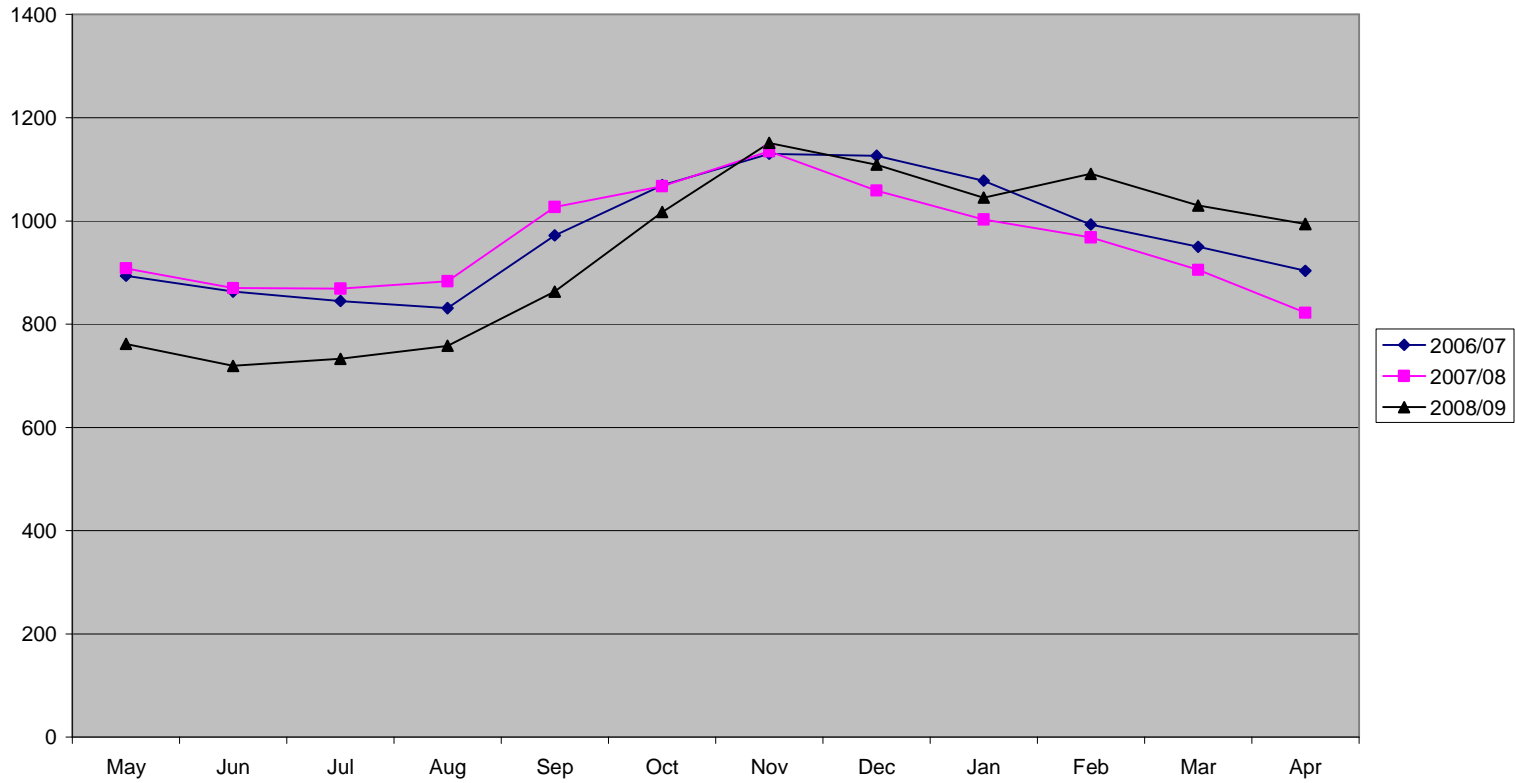

**16-18 NEET Numbers  
(May to April)**

16-18 % Adjusted NEET (Academic Year)

## 16 - 18 year old Adjusted NEETs in Boroughs and Districts as at end of May 2009

	Eastbourne	Hastings	Lewes	Rother	Wealden
Young People NEET	229	300	135	127	91
% Adjusted NEET	7.84%	10.96%	5.94%	7.56%	3.52%