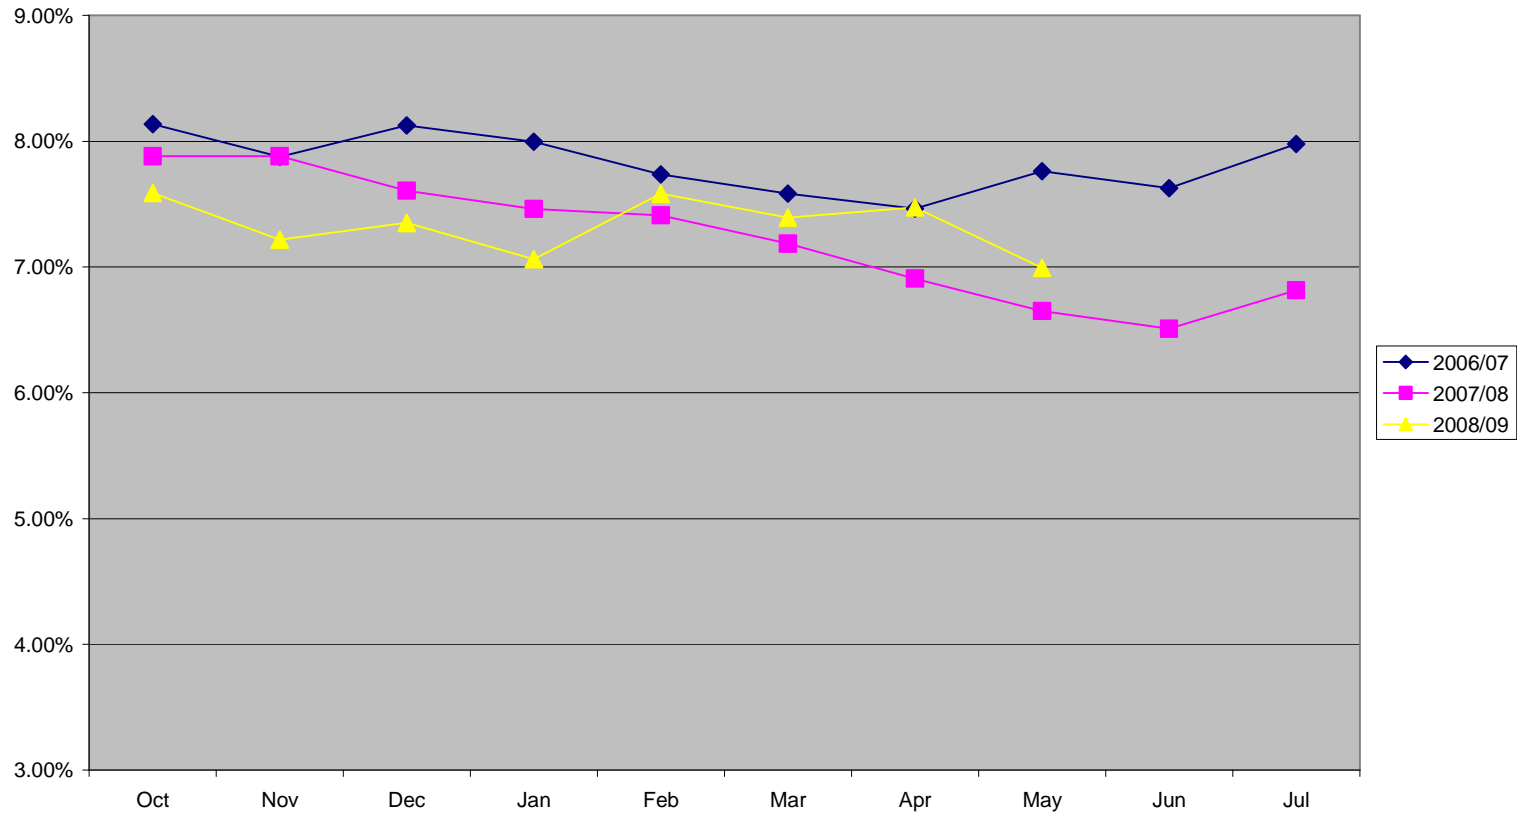

**16-18 NEET Numbers  
(May to April)**

16-18 % Adjusted NEET (Academic Year)

## 16 - 18 year old Adjusted NEETs in Boroughs and Districts as at end of May 2009

	Eastbourne	Hastings	Lewes	Rother	Wealden
Young People NEET	229	300	135	127	91
% Adjusted NEET	7.84%	10.96%	5.94%	7.56%	3.52%